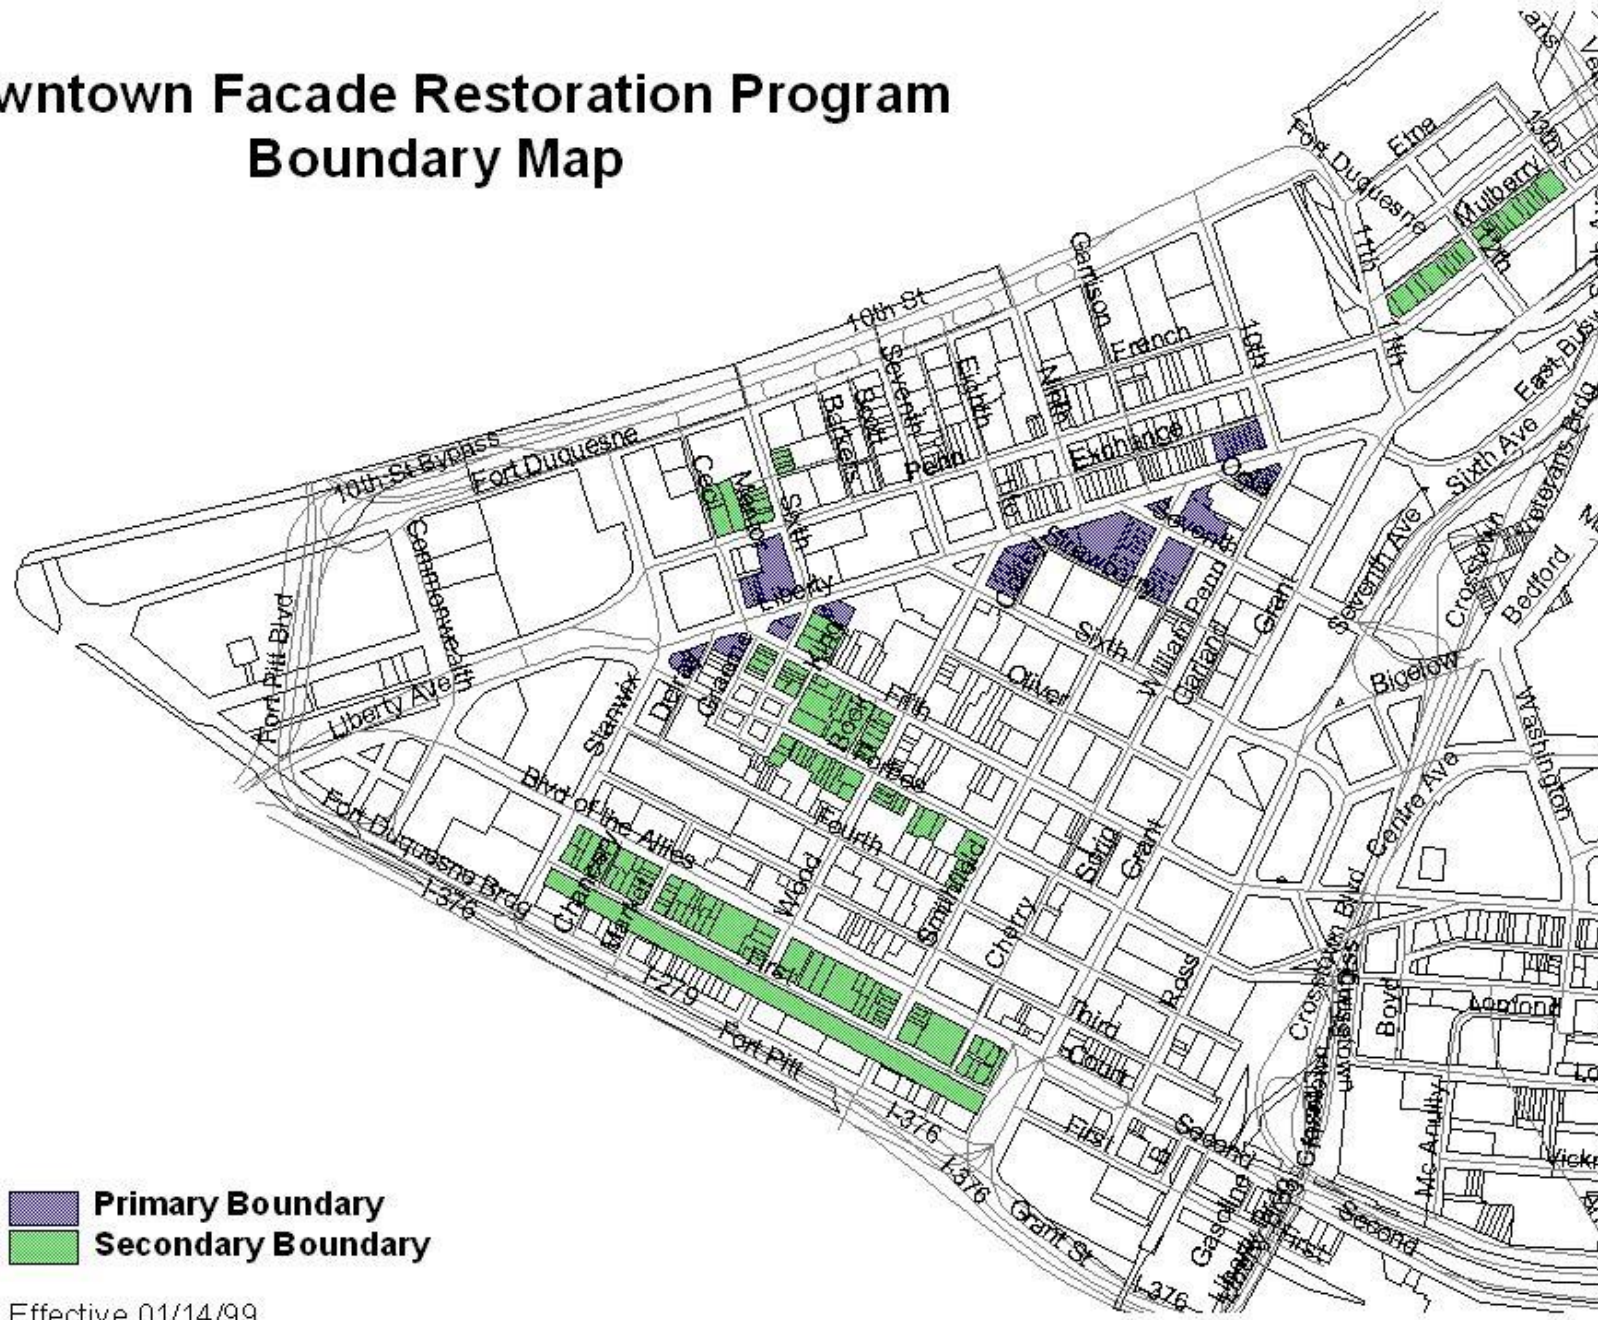

Downtown Facade Restoration Program Boundary Map

Primary Boundary
Secondary Boundary

Effective 01/14/99